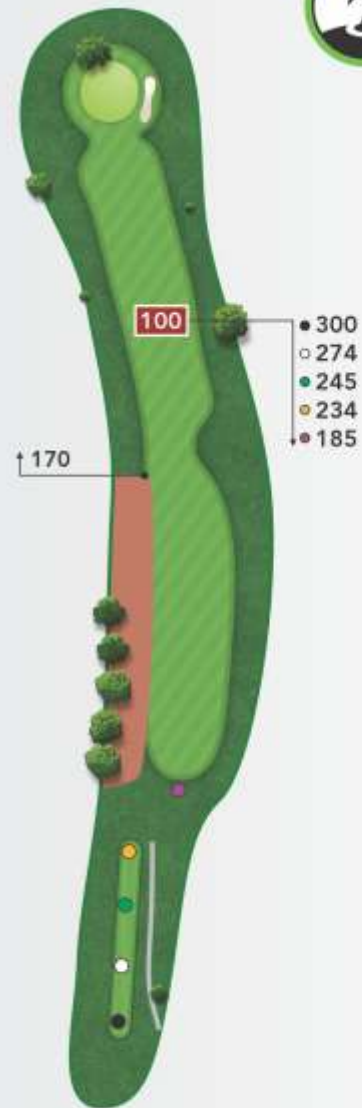

400

374

345

334

285